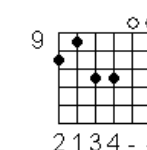

Allowance

Music & Lyrics: Billy Z. Duke

Tuning: EADGAD

D/A#

D/A

D

Dsus4

D7sus4/G

Dsus4/F

D7/G

Bm7/G

A#7M9/E

D7/F

A#7M

F6

D7M/C

G7sus2/C

Dsus4/F#

[D/A# D/A D] x3

D Dsus4 D Dsus4

don't be embarrassed by the sight of my scars
you see they wash off in the shower
just let me know how much you want it my son
and i can save you from the torment to come

D/A# D/A D7sus4/G
but it's important to remember to imagine

Dsus4/F D/A#
that your chromosomes are consciously in

D/A D7/G
charge of you - and they don't give a

D/A# D/A
fuck about the plans you made

D7sus4/G Dsus4/F
while daydreaming in second grade
D/A# D/A
they've put you on the stage and now

D7/G Bm7/G
they won't allow you—they won't allow you down
A#7M9/E D7/F

they won't allow you—they won't allow you down
D7/G Bm7/G

they won't allow you—they won't allow you
A#7M F6

Down—They won't allow you down

[D/A# D/A D] x3